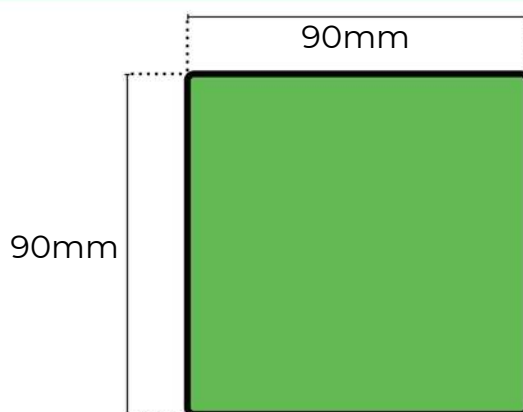

Post 90x90

Name	Post 90x90
Directory name	Ecoplank Post 90x90
Material	98% recycled polyolefins (LDPE/HDPE/PP), 2% additives
Width	90 mm
Thickness	90 mm
Lenght	available between 100-3870 mm
Color	Black, gray, brown, other colors on requests - Some shade differences may occur as this is a feature of all materials from recycled materials.
Dimensional tolerance	plus/minus 2%
Treatment	Standard tools from the woodworking industry
Density	0.98 kg/dm ³
Elastic modulus	650 MPa
Flexural modulus	520 MPa
Linear expansion coeficient thermal	0.1 mm/m/°C
Impact resistance	30kJ/m ²
Immunity features	Water resistance, oil resistance, resistance to light solvents, 100% recyclable